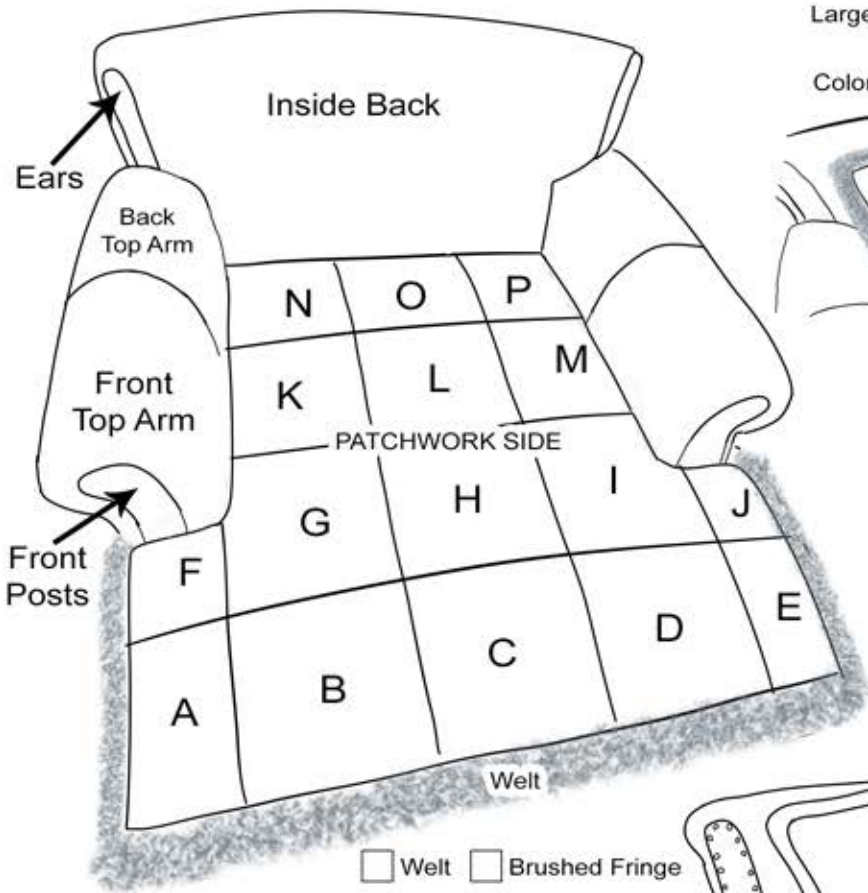

Calico Chaise Lounge

Large Pillow Welt Brushed Fringe
 Color _____

Kidney Pillow Welt Brushed Fringe
 Color _____

Welt Brushed Fringe
 Color _____

Fringe Yes No